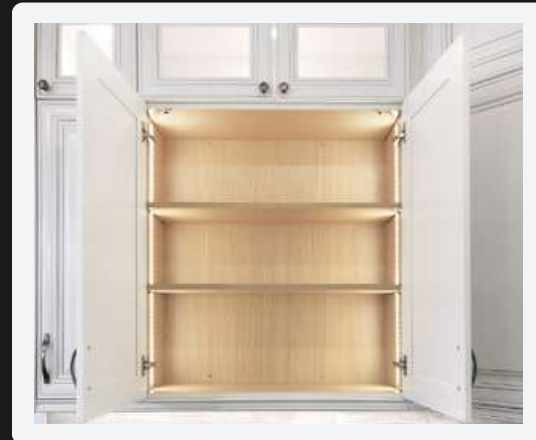

Cabinet Structure

Each RTA cabinet is meticulously constructed using the highest quality materials, featuring a cam-lock system for easy assembly. Every drawer, door, gable, and screw is crafted to ensure durability and excellence.

Dovetail Drawers

Our solid wood drawers, crafted with dovetail joints, offer full accessibility and exceptional durability.

Frameless Cabinetry

Frameless cabinetry, also known as "full-access" cabinetry, offers superior accessibility by eliminating the face frame. This design maximizes storage space, providing more room than traditional framed RTA cabinets.

Drawer Glides

Our anti-slam undermount drawer glides feature a quiet close mechanism and clips for easy removal, ensuring smooth and silent operation.

Box Material

Our cabinet boxes are made with 3/4" Baltic birch plywood core using advanced "PRO-PLY" technology. The scratch-resistant, moisture-proof interiors have a maple texture, ensuring a stunning look and durable structure built to last a lifetime.

Maple Wood Door

Maple wood doors are a premium choice for kitchens due to their sturdiness, durability, and eco-friendliness. "AMERICAN-STANDARD" soft-close hinges are concealed, 6-way adjustable, and have a 110-degree opening angle for maximum convenience and flexibility.