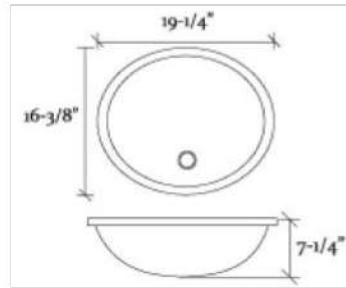

ITEM	CODE & DESCRIPTION	DIM.(inch)	FINISH
<b>Standard Sinks</b>			
	<b>RS1518C</b> Under mount square single bowl Overall Size: 18" x 15" Bowl: 16" x 13" Deep: 9 7/8" Thickness / Gauge: 1.2mm / 18G Stoneguard undercoated over rubber pad 3-1/2" (90mm) drain opening CUPC Certified	15-1/4"	304 Stainless Steel
	<b>RS2318C</b> Under mount square single bowl Overall Size: 23" x 15 3/4" Bowl: 21" x 13 3/4" Deep: 9 7/8" Thickness / Gauge: 1.2mm / 18G Stoneguard undercoated over rubber pad 3-1/2" (90mm) drain opening CUPC Certified	15-1/4"	304 Stainless Steel
	<b>RS3018C</b> Under mount square single bowl Overall Size: 30" x 18" Bowl: 28" x 16" Deep: 9 3/4" Thickness / Gauge: 1.2mm / 18G Stoneguard undercoated over rubber pad 3-1/2" (90mm) drain opening CUPC Certified	15-1/4"	304 Stainless Steel
	<b>APR3320C</b> Apron square single bowl Overall Size: 33" x 22 1/4" Bowl: 31" x 18" Deep: 10" Thickness / Gauge: 1.2mm / 18G 10mm radius corners X-pattern drain grooves 3-3/4" (96mm) drain grooves Rear position drain holes for maximum usable bowl and cabinet storage space Sound-deadening insulation CUPC Certified	15-1/4"	304 Stainless Steel
	<b>RS3018A</b> Under-mount square double bowl Overall Size: 30" x 18" Bowl: 13 1/2" x 16" Deep: 10" Thickness / Gauge: 1.2mm / 18G 10mm radius corners X-pattern drain grooves 3-1/2" (90mm) drain grooves Rear position drain holes for maximum usable bowl and cabinet storage space Sound-deadening insulation CUPC Certified	15-1/4"	304 Stainless Steel

ITEM & DESCRIPTION	ITEM CODE	WIDTH	HEIGHT	DEPTH
--------------------	-----------	-------	--------	-------

**Standard Sinks**

**C2205**

Under mount single bowl  
 Overall Size: 15-1/4" x 19"  
 Bowl: 12-3/4" x 16-1/2"  
 Deep: 8"  
 Thickness / Gauge: 1.2mm / 18G  
 Stoneguard undercoated over rubber pad  
 Offset drain  
 3-1/2" (90mm) drain opening  
 CUPC Certified