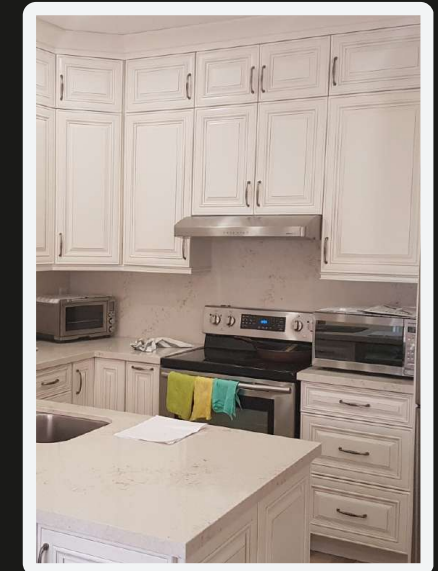

# Elevate your home into a stunning culinary sanctuary with Concore

At Concore, we are dedicated to bringing your vision to life. No matter your design preference, our extensive selection of cabinetry, countertops, sinks, faucets, and more will help you create the kitchen of your dreams. With our commitment to quality and craftsmanship, we transform your space into the heart of your home, where style meets functionality. Thank you for choosing Concore – where your dreams become reality.