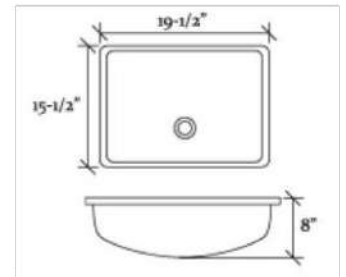

C2501

Under mount single bowl
Overall Size: 23" x 15-3/4"
Bowl: 21" x 13-3/4"
Deep: 9"
Thickness / Gauge: 1.2mm / 18G
Stoneguard undercoated over rubber pad
Offset drain
3-1/2" (90mm) drain opening
CUPC Certified